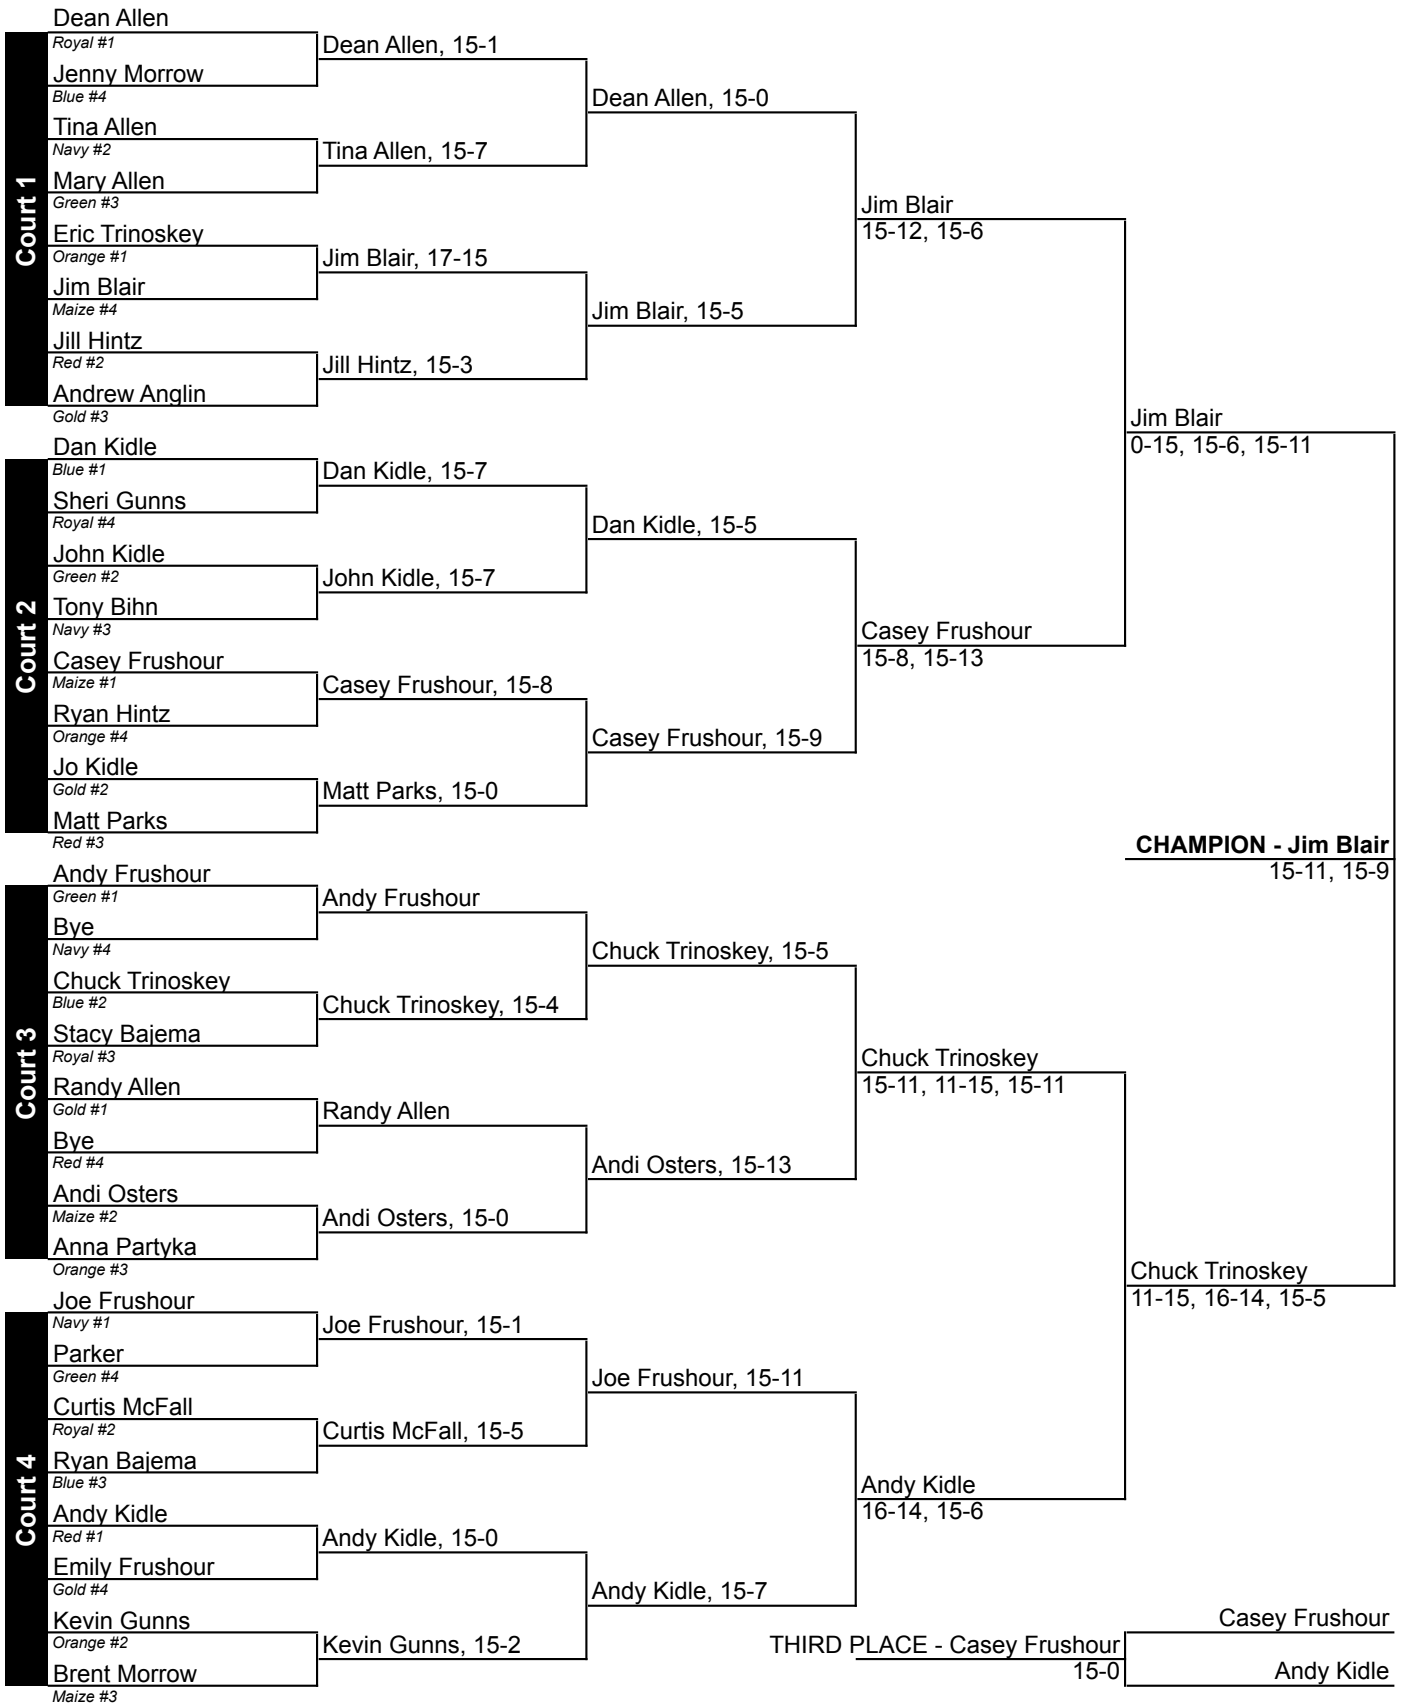

# MONKEYBALL CHAMPIONSHIPS

Rockford & Strathmore

September 24, 2005

**MONKEYBALL CHAMPIONSHIPS**  
**Rockford & Strathmore**  
**September 24, 2005**

**POOL PLAY RESULTS**

**Royal Pool**

Curtis McFall def. Sheri Gunns, 16-14

Dean Allen def. Stacy Bajema, 15-0

Dean Allen def. Curtis McFall, 15-10

Stacy Bajema def. Sheri Gunns, 15-6

Curtis McFall def. Stacy Bajema, 15-4

Dean Allen def. Sheri Gunns, 15-5

**Royal Seeds: #1 Dean Allen (3-0), #2 Curtis McFall (2-1), #3 Stacy Bajema (1-2), #4 Sheri Gunns (0-3)**